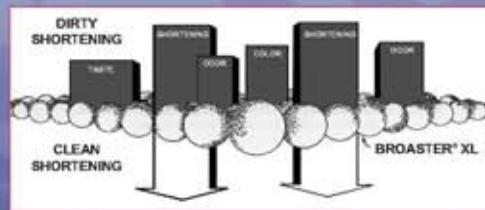

# 10% OFF

Offer valid November 1st - 30th

Can you afford to not filter with XL?

Tests show that for each day oil is not filtered, its usable life is reduced by 2-3 days. The **bottom row** shows filter **with XL** and the top row was not filtered with XL.