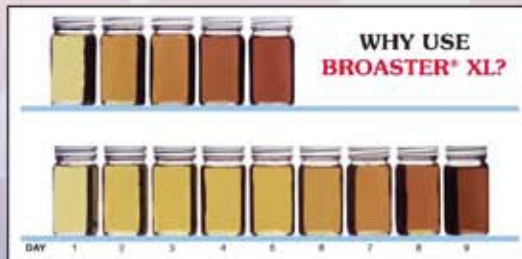

# 10% OFF

Offer valid November 1st - 30th

Can you afford to not filter with XL?

Tests show that for each day oil is not filtered, its usable life is reduced by 2-3 days. The **bottom row** shows filter **with XL** and the top row was not filtered with XL.