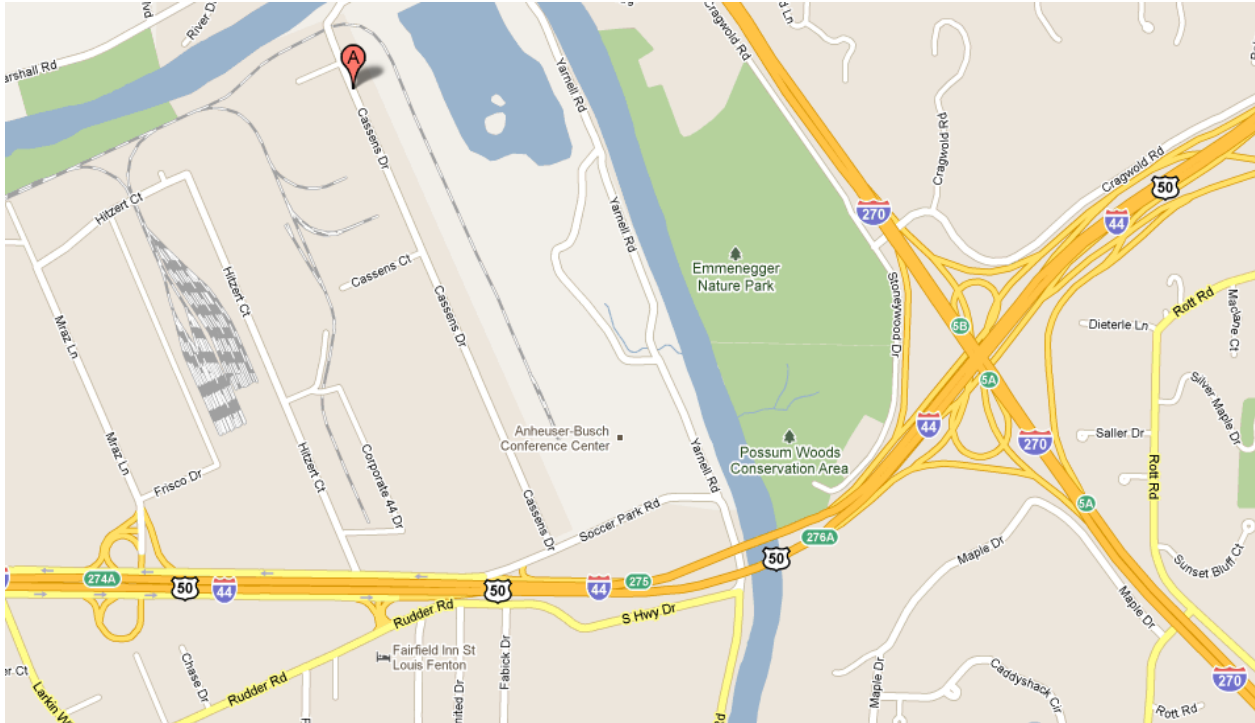

2511 CASSENS DRIVE — FENTON, MO 63026

WWW.TAYLORMIDWEST.COM

From I-44 East

Take the Mraz exit onto South Highway Drive (frontage road). Follow the signs to Rudder Road, turn left at stoplight. Turn left at stop sign onto Yarnell. Go under I-44. The road curves and goes past the Anheuser Busch Soccer Park. Cassens Drive is just past Kenworth on the right.

From I-270 or I-44 West

Take I-44 West to the Soccer Park Road Exit. It is a 180 Degrees turn. Cassens Drive on the left after the turn.

RSVP appreciated, not necessary—Thank you